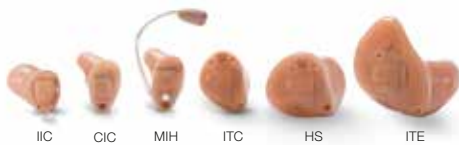

Sound controls available on Apple Watch®

Always discreet and reliable

ReSound LiNX 3D hearing aids are so discreet you'll have to take them off to show them off. And they're so comfortable, you might even forget you're wearing them.

Every component – inside and out – is coated with iSolate nanotech to protect them against dirt, moisture and debris.

RIE and BTE styles

Custom styles

Colors

Wireless accessories

ReSound has an entire portfolio of wireless accessories that work together as an intelligent system to help extend your hearing over a distance and in noisy environments. For example, the TV mutes when you receive a phone call and the sound returns automatically when you hang up.